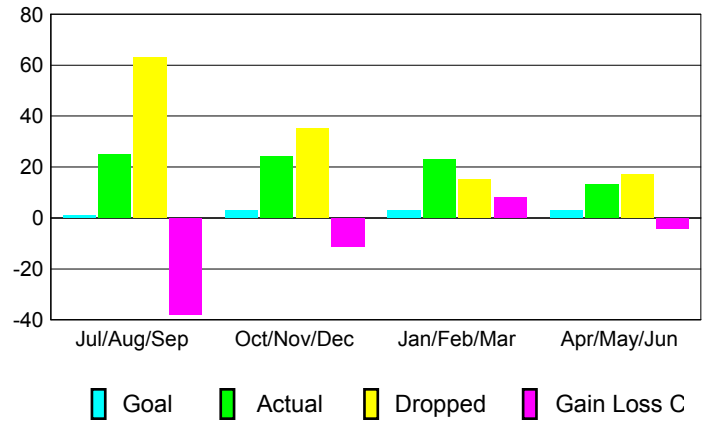

Membership Results 2012-2013
Goal, New, Dropped, Gain/Loss