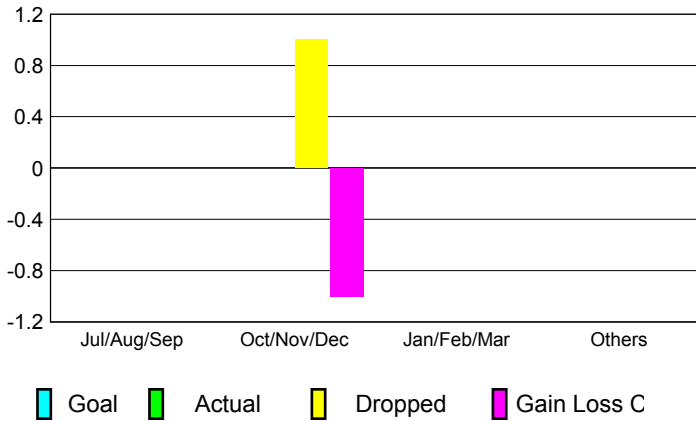

GMT: **JØRN ANDERSEN**

Location: **NORWAY**

GMT CA: **4**

**CLUBS**

Month	New Club Goal	Actual New Clubs	Actual Dropped Clubs	Gain/Loss of Clubs
<b>2012-2013</b>				
Jul/Aug/Sep	0	0	0	0
Oct/Nov/Dec	0	0	1	-1
Jan/Feb/Mar	0	0	0	0
Apr/May/Jun	0	0	0	0
<b>Totals</b>	<b>0</b>	<b>0</b>	<b>1</b>	<b>-1</b>

**Club Results 2012-2013**  
Goal, New, Dropped, Gain/Loss

**MEMBERSHIP**

Month	Net Memb Goal	Actual New Memb	Actual Dropped Memb	Gain/Loss of Memb
<b>2012-2013</b>				
Jul/Aug/Sep	1	25	63	-38
Oct/Nov/Dec	3	24	35	-11
Jan/Feb/Mar	3	23	15	8
Apr/May/Jun	3	13	17	-4
<b>Totals</b>	<b>10</b>	<b>85</b>	<b>130</b>	<b>-45</b>